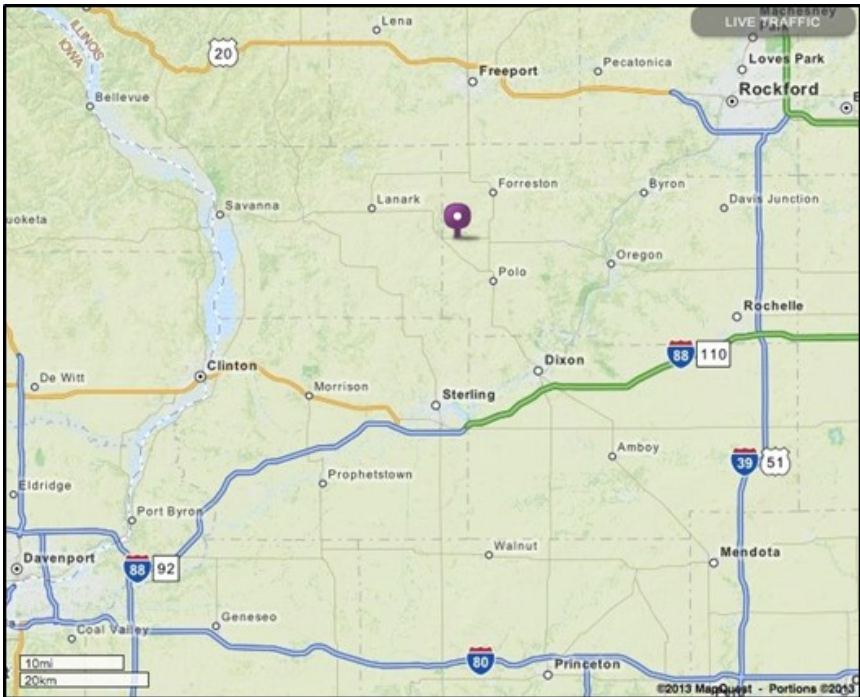

Did you know that Rock River Christian Camp is open all year round and can be used for **Adult Retreats, Youth Retreats, Family Reunions, Group Meetings, and more...?**

Call the Camp Office for availability and pricing.

16486 W IL Route 64
Polo, IL 61064
815-493-6622

rrcoffice@gmail.com
www.rockrivercc.net