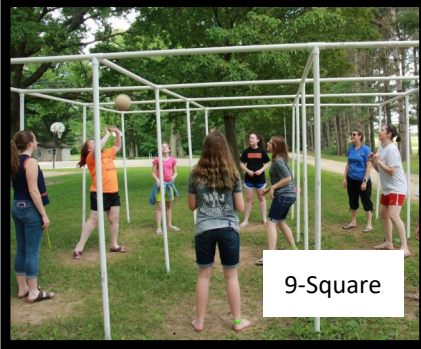

## High Ropes Course

The High Ropes Course is a fun challenge 30 feet in the air. Participants can choose to do the whole course or just the Zip Line.

# Playground/Recreation Area

Playground

Traverse Wall

GaGa Pit

Sand Volleyball

Basketball

Tetherball

Human Foosball

9-Square

Archery

Ampitheater

Campfires

Trails

Gazebos

Did you know that Rock River Christian Camp is open all year round and can be used for **Adult Retreats, Youth Retreats, Family Reunions, Group Meetings, and more...?**